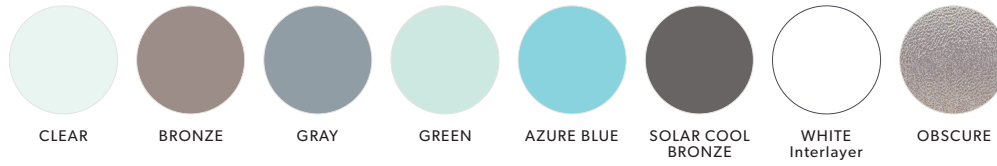

Glass Tints

Glass tint colors may not be accurate representations.